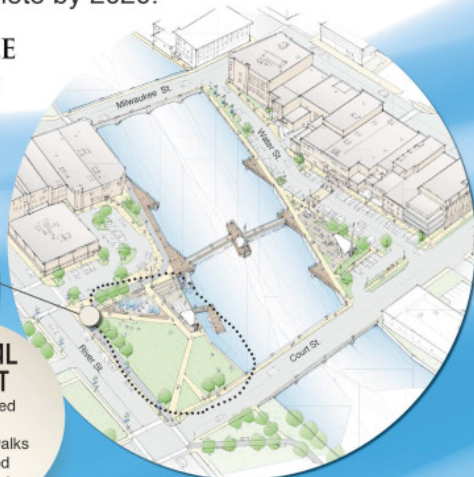

# ARISE TOWN SQUARE

## A RIVER RUNS THROUGH IT

The Town Square and Rock River form the centerpiece of Janesville's ARISE plan.

**Phase 1 of ARISE** is the creation of the Town Square on the west side of the Rock River, which will offer gathering spaces, opportunities for street festivals, access to the river and river walks. Contingent upon funding, the Town Square will be complete by 2020.

**CITY OF JANESVILLE**  
Wisconsin's Park Place

*Bird's-eye View of the Town Square*

### RIVER ACCESS

- Floating dock, pier
- Canoe/kayak launch
- Steps lead from a plaza to the river